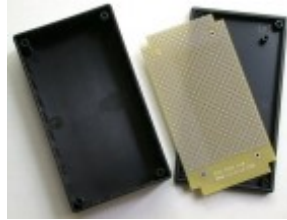

ABS Plastic Project Box with matching plated protoboard; FR4 0.062". Box Dim = 5.3" x 2.9" x 1.9"

ABS Plastic Project Box with matching plated protoboard; FR4 0.062". Box Dim = 5.3" x 2.9" x 1.9"

[zoom photo](#)

Category	Name	Short Description
Project Box+Protoboard \ Project Box+Protoboard	<b>B20-7100</b>	ABS Plastic Project Box with matching non-plated protoboard; FR4 0.062". Box Dim = 5.3" x 2.9" x 1.9"
Project Box+Protoboard \ Project Box+Protoboard	<b>B20-8000</b>	ABS Plastic Project Box with matching plated protoboard; FR4 0.062". Box Dim = 5.3" x 2.9" x 1.9"